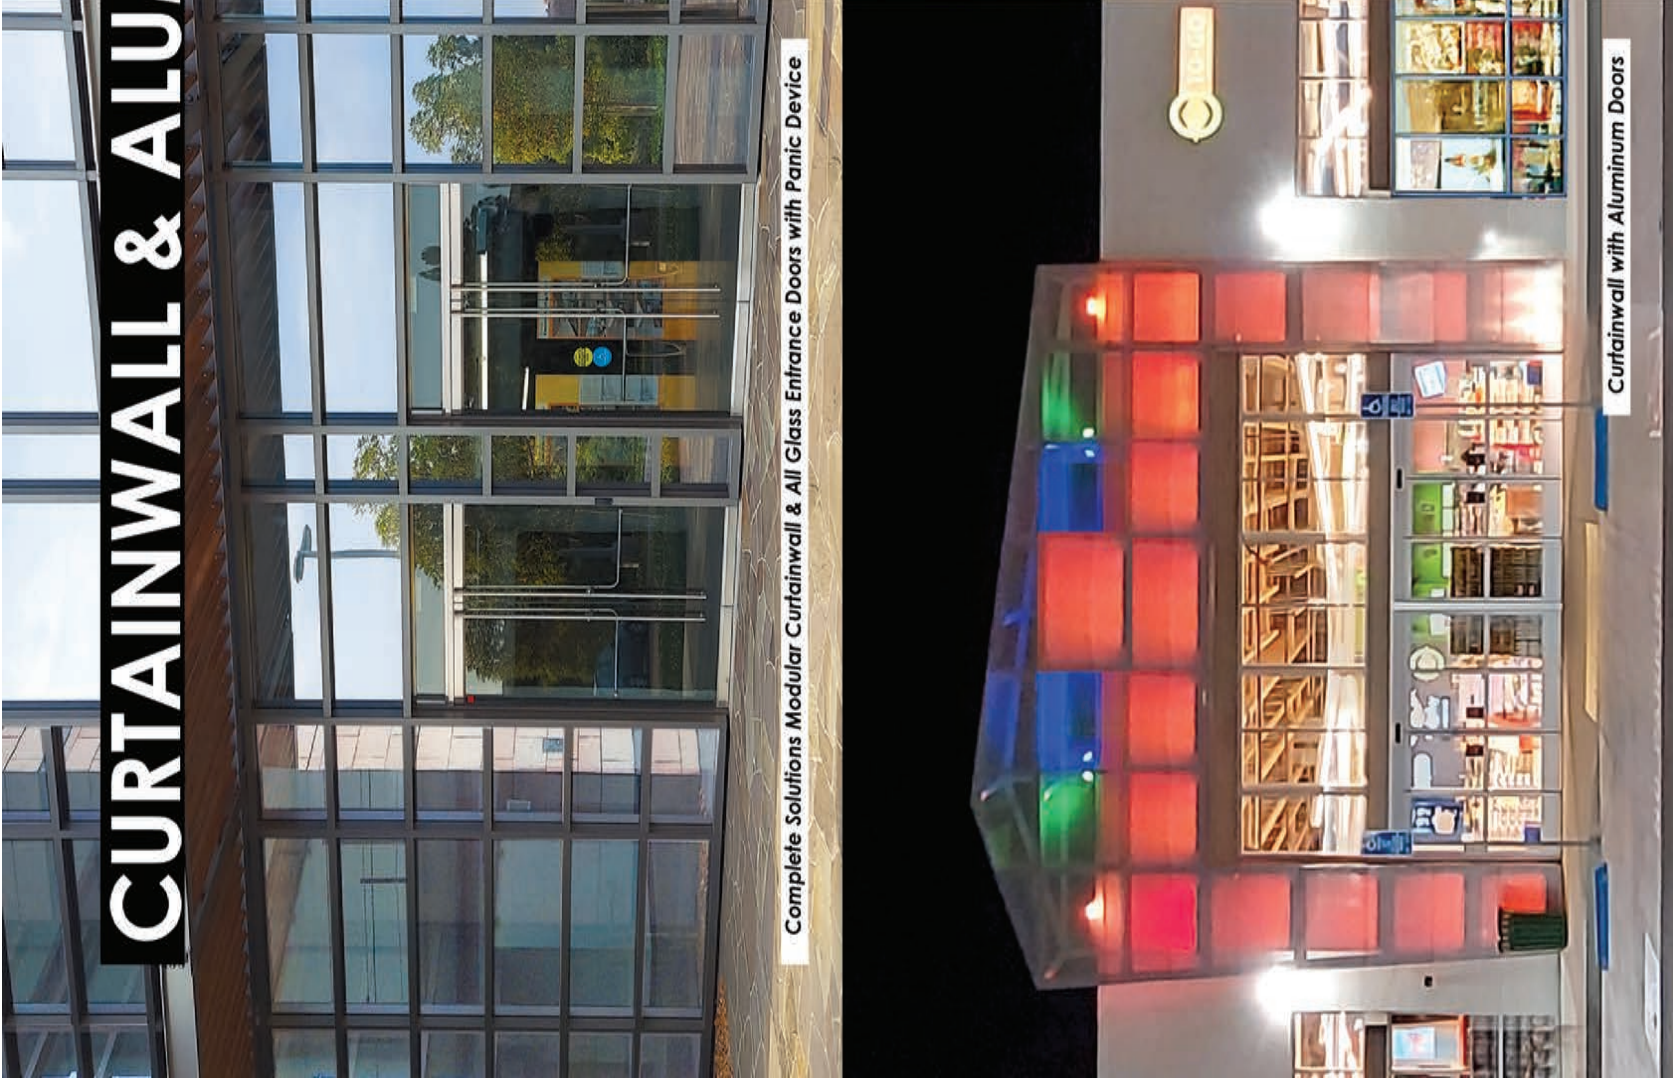

Complete Solutions Modular Curtainwall & All Glass Entrance Doors with Panic Device

Complete Glass and Metal Glazing Solution

Curtainwall with Aluminum Doors

Cladded Storefront with Frameless Glass Doors